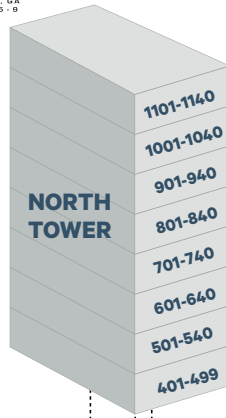

Sheraton
ATLANTA HOTEL

PROBLEM ATIZING
IN | EQUALITY
THE PROMISE OF COMPARATIVE
AND INTERNATIONAL EDUCATION

CIES 2017
ATLANTA, GA
MARCH 6-9

Hotel Map

Level Three

GUEST ROOMS 309-398

Level Two

(LOBBY LEVEL)
GUEST ROOMS 209-296

Level One

GUEST ROOMS 118-174
CONFERENCE ROOMS 121-131