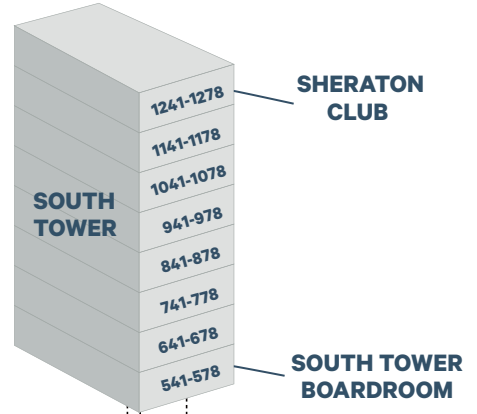

Sheraton
ATLANTA HOTEL

PROBLEM ATIZING
IN | EQUALITY
THE PROMISE OF COMPARATIVE
AND INTERNATIONAL EDUCATION

CIES 2017
ATLANTA, GA
MARCH 6-9

Hotel Map

Level Three

GUEST ROOMS 309-398

Level Two

(LOBBY LEVEL)
GUEST ROOMS 209-296

Level One

GUEST ROOMS 118-174
CONFERENCE ROOMS 121-131