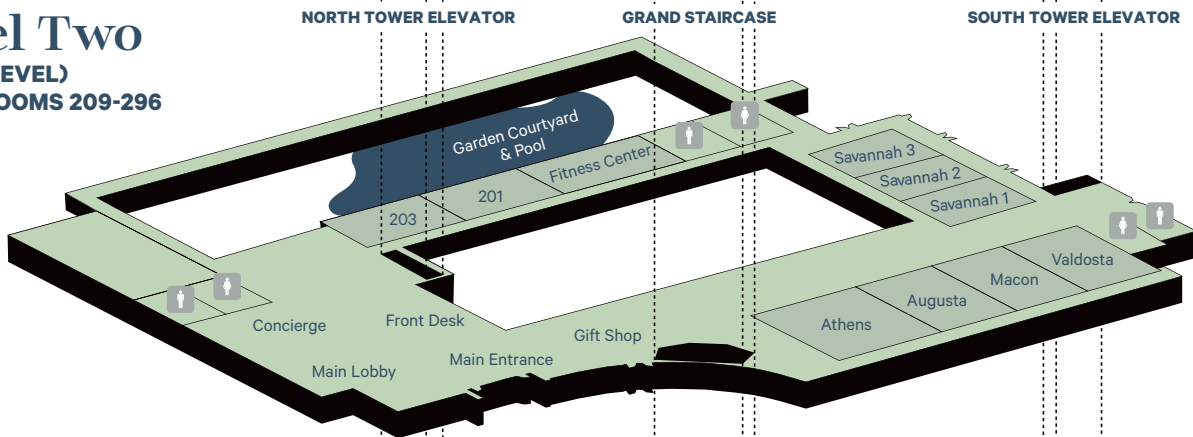

Sheraton
ATLANTA HOTEL

PROBLEM ATIZING
IN | EQUALITY
THE PROMISE OF COMPARATIVE
AND INTERNATIONAL EDUCATION

CIES 2017
ATLANTA, GA
MARCH 6-9

Hotel Map

Level Three

GUEST ROOMS 309-398

Level Two

(LOBBY LEVEL)
GUEST ROOMS 209-296

Level One

GUEST ROOMS 118-174
CONFERENCE ROOMS 121-131