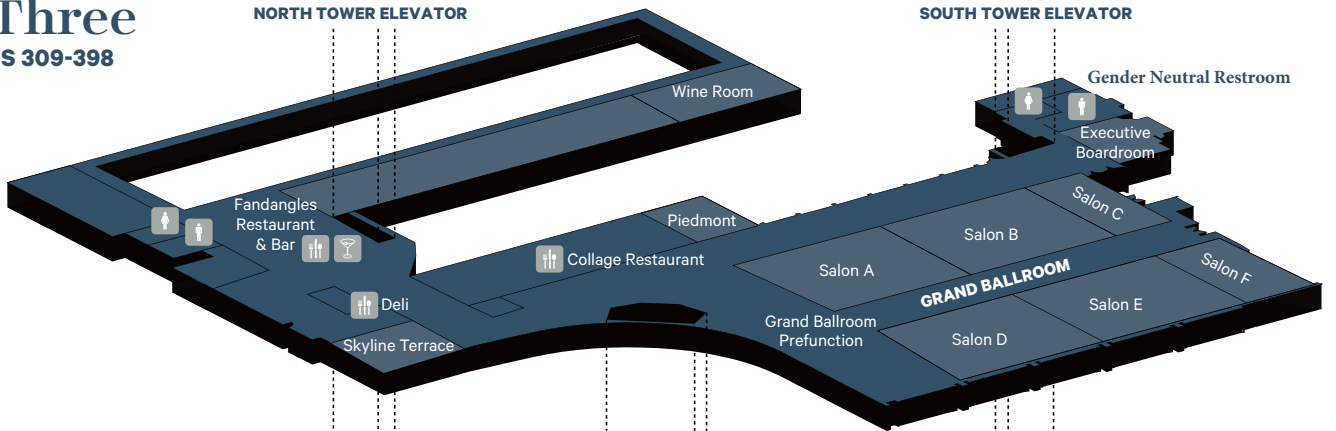

Sheraton
ATLANTA HOTEL

PROBLEM ATIZING
IN | EQUALITY
THE PROMISE OF COMPARATIVE
AND INTERNATIONAL EDUCATION

CIES 2017
ATLANTA, GA
MARCH 6-9

Hotel Map

Level Three

GUEST ROOMS 309-398

Level Two

(LOBBY LEVEL)
GUEST ROOMS 209-296

Level One

GUEST ROOMS 118-174
CONFERENCE ROOMS 121-131